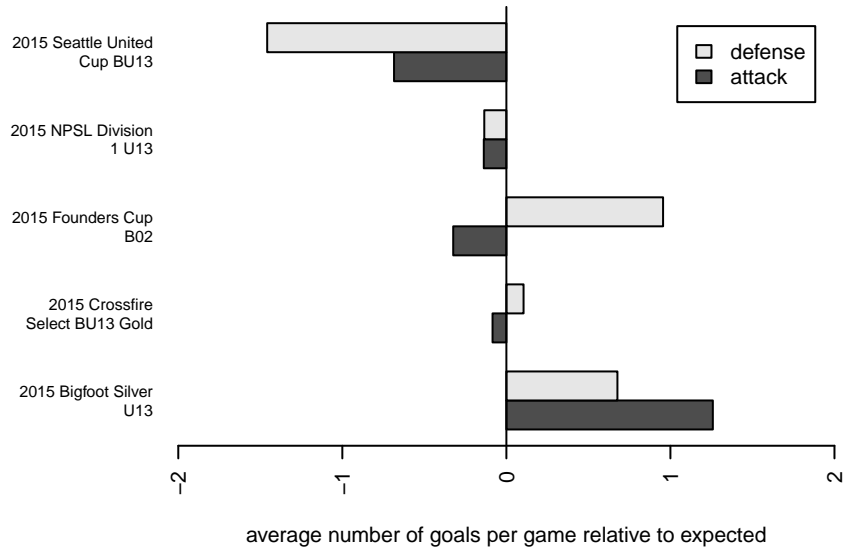

Seattle United Shoreline Blue B02

Seattle United Regional
 Shoreline, WA
 B02 total strength=868
 attack=1.42 defense=1.13
 fall league = NPSL Div 1 U13

alt names used:
 Seattle United Shoreline B02 Blue
 SEATTLE UNITED SU SHORELINE B02 BLUE
 SU Shoreline B02 Blue
 Seattle United SH B02 Blue
 Seattle United SH B02 Blue

Venues played:
 2015 Seattle United Cup BU13
 2015 Crossfire Select BU13 Gold
 2015 Bigfoot Silver U13
 2015 NPSL Division 1 U13
 2015 Founders Cup B02

Seattle United Shoreline Blue B02
 Dots are actual minus expected GF (blue circles) and GA (red triangles).
 Blue line is smoothed change in attack strength. Red is smoothed change in defense strength.

**attack and defense variance (black dot)
relative to other teams
and top 10 in region**

**attack and defense rating
relative to others at age
and all opponents in last 13 months**

Performance relative to 13 month average