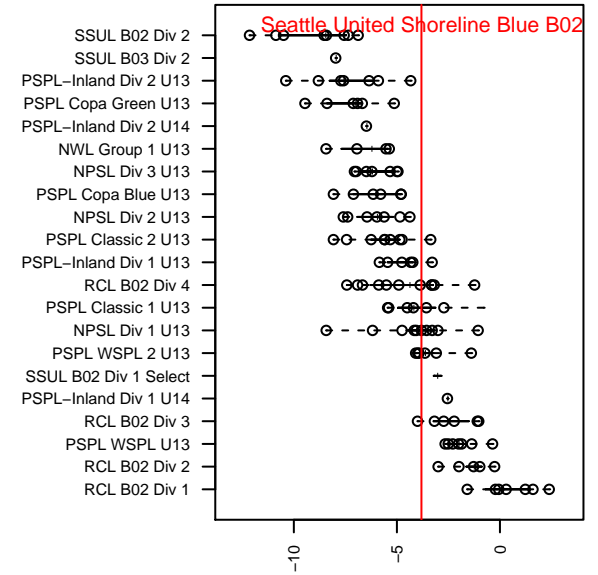

Seattle United Shoreline Blue B02

Seattle United Regional
 Shoreline, WA
 B02 total strength=868
 attack=1.42 defense=1.13
 fall league = NPSL Div 1 U13

alt names used:
 Seattle United Shoreline B02 Blue
 SEATTLE UNITED SU SHORELINE B02 BLUE
 SU Shoreline B02 Blue
 Seattle United SH B02 Blue
 Seattle United SH B02 Blue

Venues played:
 2015 Seattle United Cup BU13
 2015 Crossfire Select BU13 Gold
 2015 Bigfoot Silver U13
 2015 NPSL Division 1 U13
 2015 Founders Cup B02

Seattle United Shoreline Blue B02
 Dots are actual minus expected GF (blue circles) and GA (red triangles).
 Blue line is smoothed change in attack strength. Red is smoothed change in defense strength.

**attack and defense variance (black dot)
relative to other teams
and top 10 in region**

**attack and defense rating
relative to others at age
and all opponents in last 13 months**

Performance relative to 13 month average